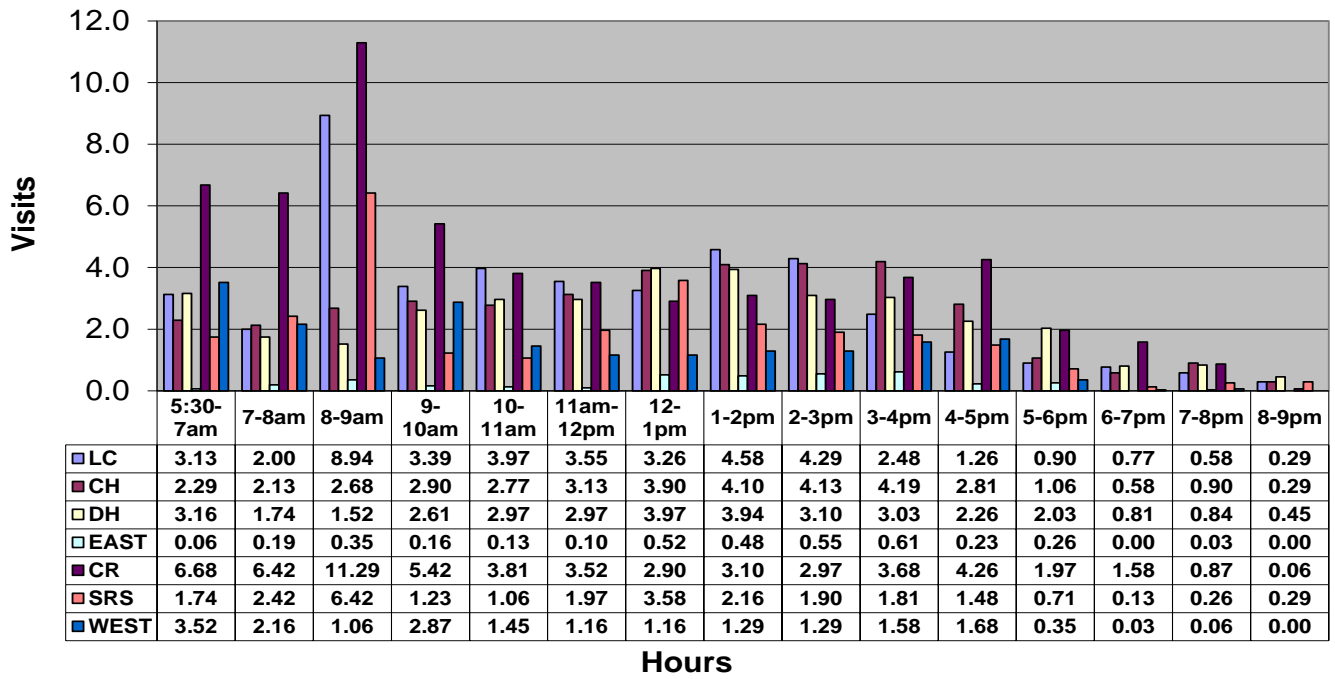

### Dec 2022 - Pool Use by Hour - Major Centers

	LC	CH	DH	EC	CR	SRS	WEST
<b>Total Visits</b>	1345	1174	1097	114	1814	842	610
<b>Avg Daily</b>	43	38	35	4	59	27	20
<b>Avg Hourly</b>	2.80	2.44	2.28	0.24	3.78	1.75	1.27

**Dec 2022 - Satellite Centers - Pool Use by Hour**

**Visits By Hour**

	<b>ABN</b>	<b>ABS</b>	<b>CP1</b>	<b>CP2</b>	<b>CV</b>	<b>MV</b>
<b>Total Visits</b>	466	586	611	620	530	343
<b>Avg Visits Per Day</b>	15.03	18.90	19.71	20.00	17.10	11.06
<b>Avg Visits Per Hour</b>	0.97	1.22	1.27	1.29	1.10	0.71