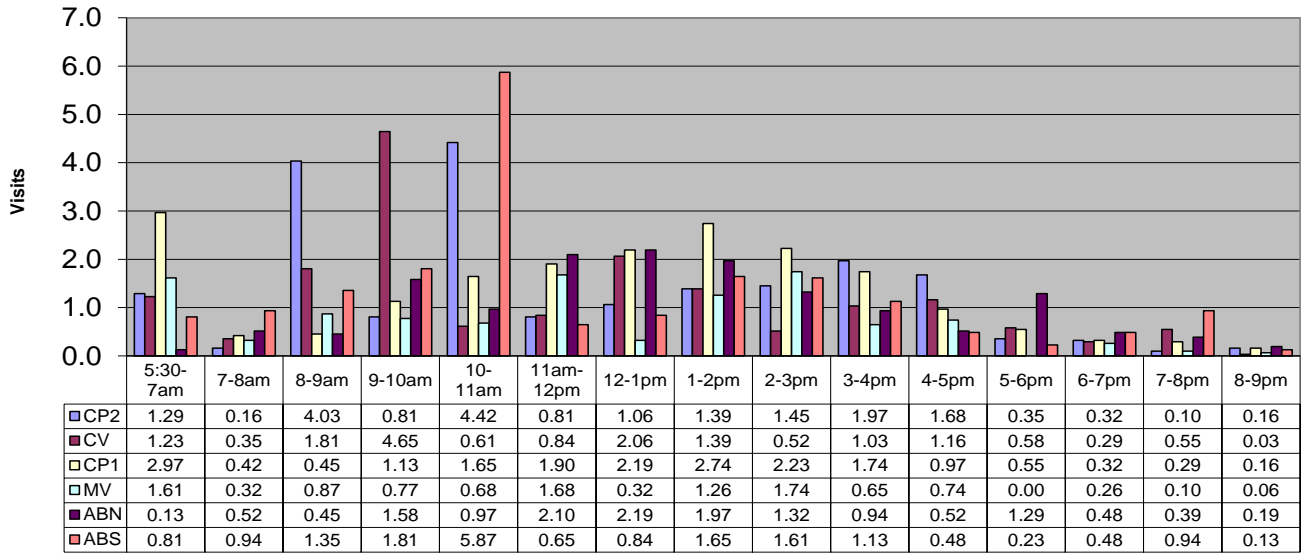

### Dec 2022 - Pool Use by Hour - Major Centers

	LC	CH	DH	EC	CR	SRS	WEST
<b>Total Visits</b>	1345	1174	1097	114	1814	842	610
<b>Avg Daily</b>	43	38	35	4	59	27	20
<b>Avg Hourly</b>	2.80	2.44	2.28	0.24	3.78	1.75	1.27

**Dec 2022 - Satellite Centers - Pool Use by Hour**

**Visits By Hour**

	<b>ABN</b>	<b>ABS</b>	<b>CP1</b>	<b>CP2</b>	<b>CV</b>	<b>MV</b>
<b>Total Visits</b>	466	586	611	620	530	343
<b>Avg Visits Per Day</b>	15.03	18.90	19.71	20.00	17.10	11.06
<b>Avg Visits Per Hour</b>	0.97	1.22	1.27	1.29	1.10	0.71